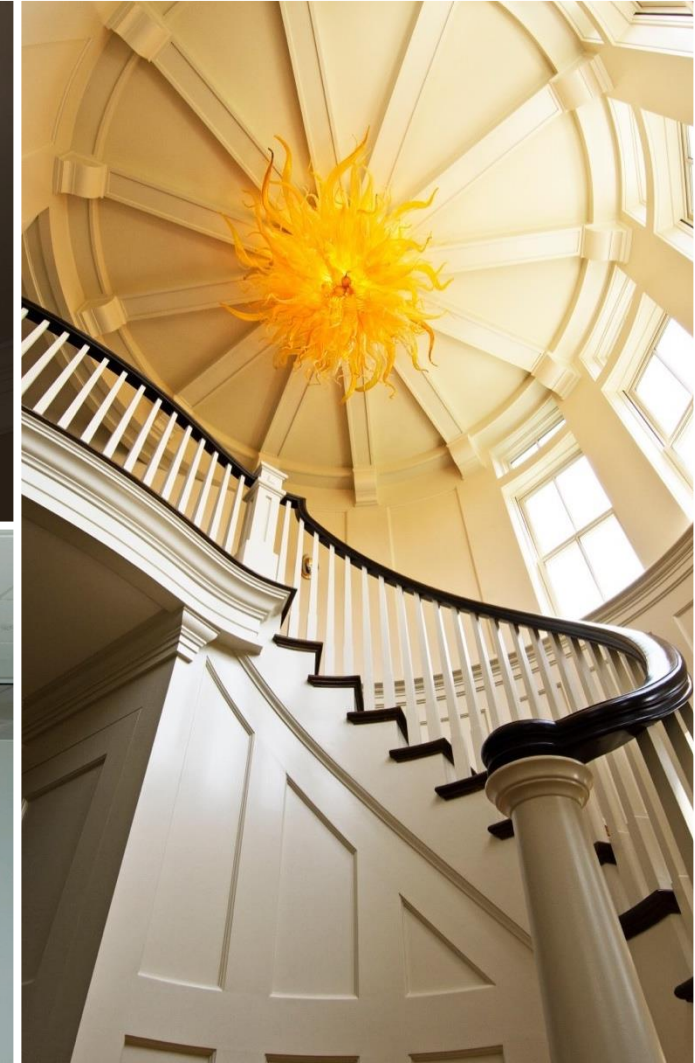

DECORATIVE LIGHTING

Glass Chandeliers & Pendants

MAGMA BUILD
STUDIOS