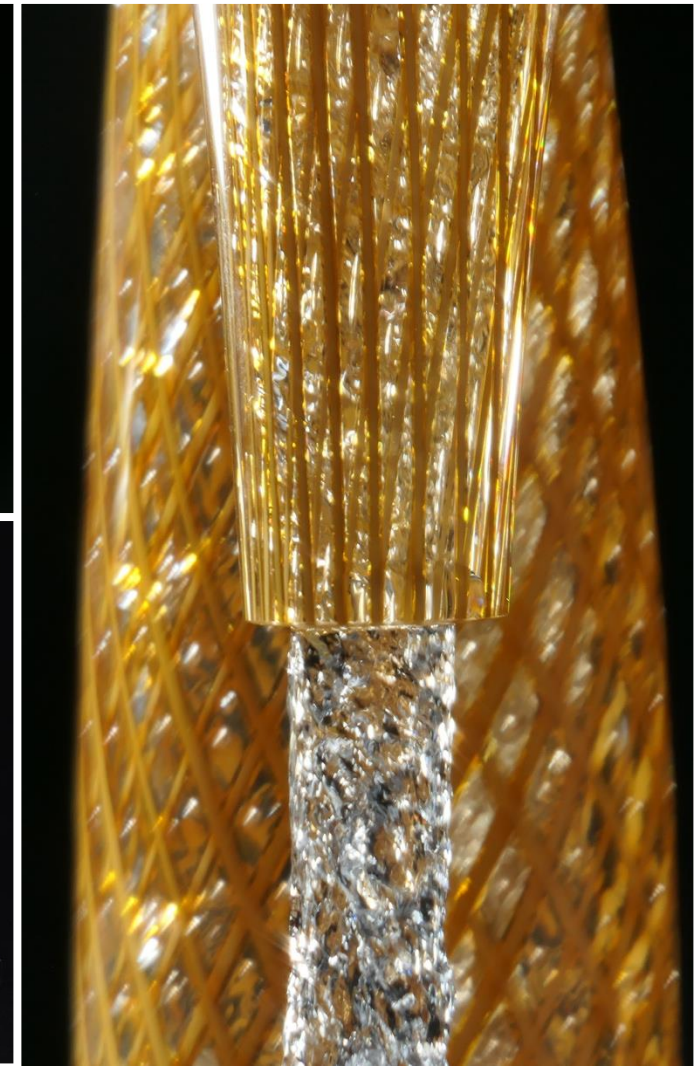

MAGMA BUILD
STUDIOS

GLASS FAUCETS & ACCESSORIES

Tapologie Faucet Sets

MAGMA BUILD
STUDIOS

GLASS FAUCETS & ACCESSORIES

Tapologie Faucet Sets

MAGMA BUILD
STUDIOS

Decorative Lighting