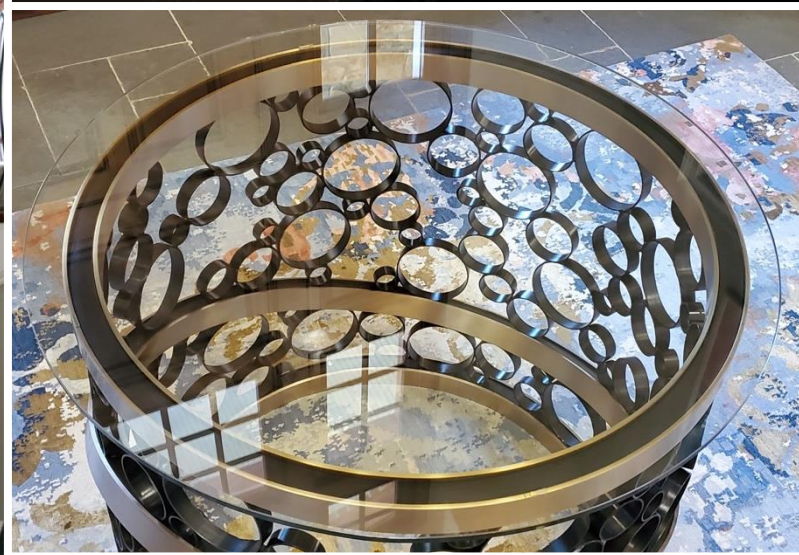

FURNISHINGS & DECOR

Caves Valley Estate

MAGMA BUILD
STUDIOS

FURNISHINGS & DECOR

Caves Valley Estate

MAGMA BUILD
STUDIOS

Glass Faucets & Accessories

Showcasing our Tapologie Brand