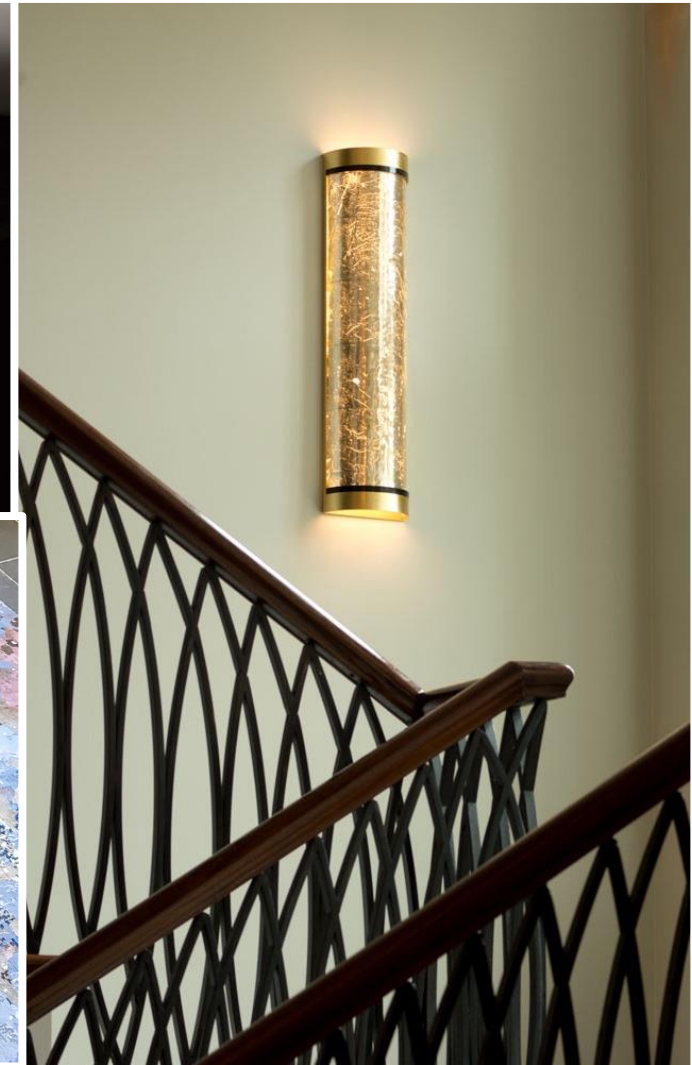

FURNISHINGS & DECOR

Caves Valley Estate

MAGMA BUILD
STUDIOS

FURNISHINGS & DECOR

Caves Valley Estate

MAGMA BUILD
STUDIOS

Glass Faucets & Accessories

Showcasing our Tapologie Brand