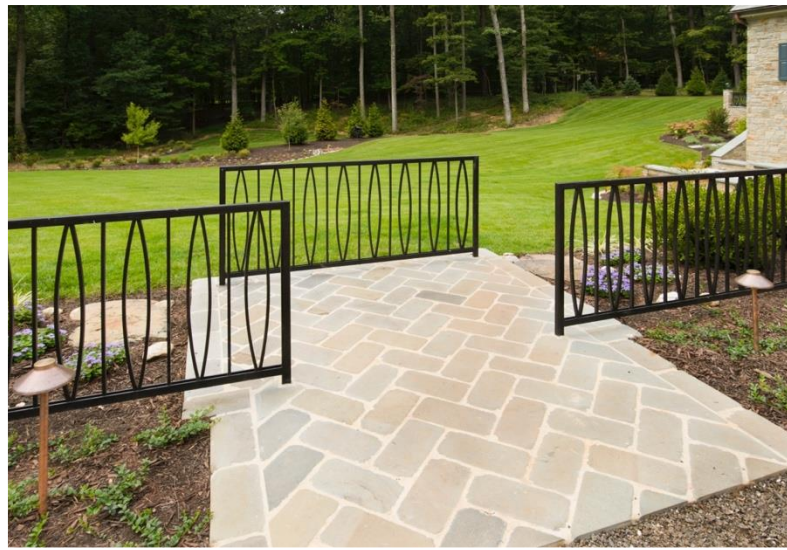

FURNISHINGS & DECOR

Caves Valley Estate

MAGMA BUILD
STUDIOS

FURNISHINGS & DECOR

Caves Valley Estate

MAGMA BUILD
STUDIOS

Glass Faucets & Accessories

Showcasing our Tapologie Brand