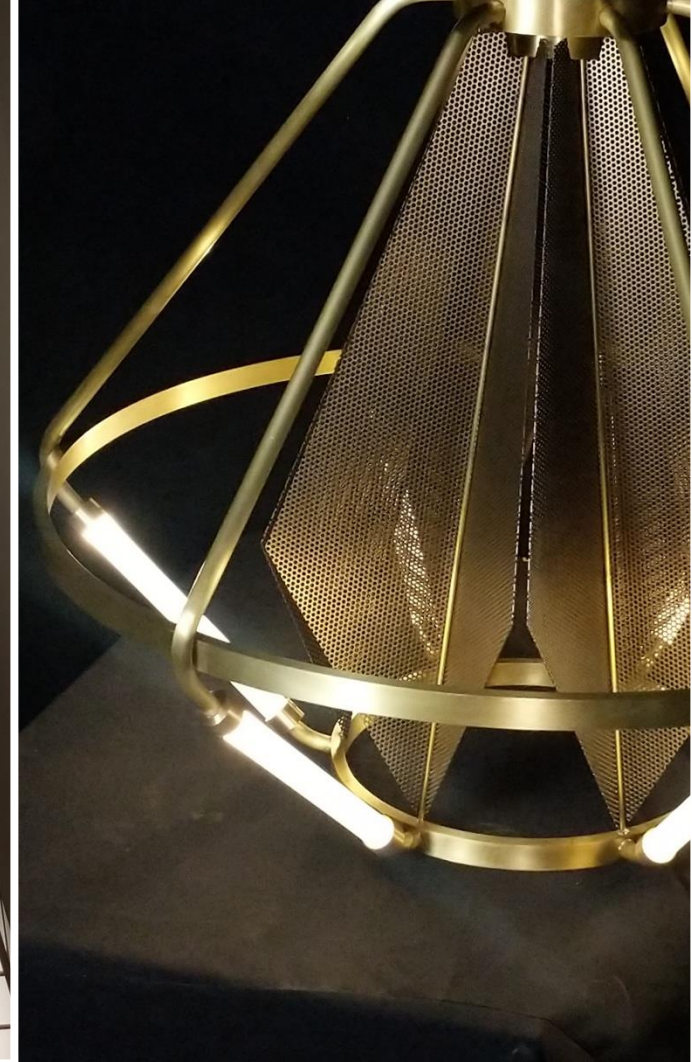

DECORATIVE LIGHTING

Commercial Lighting

Hospitality & restaurant lighting

MAGMA BUILD
STUDIOS