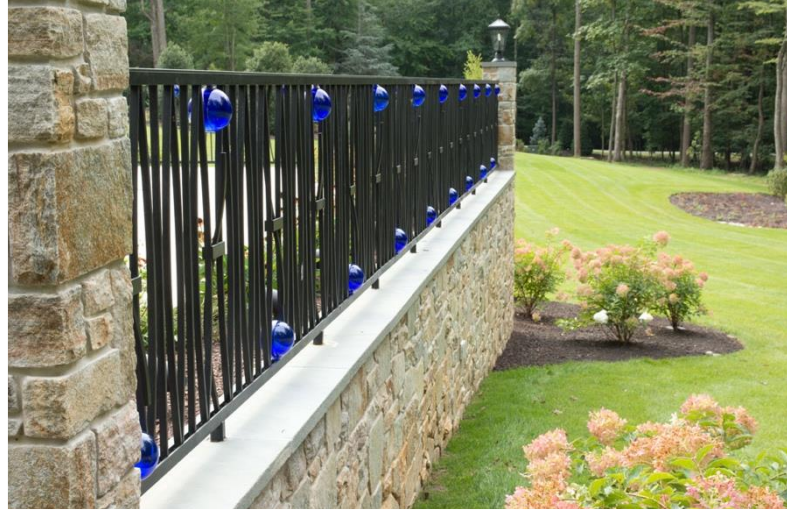

FURNISHINGS & DECOR

Caves Valley Estate

MAGMA BUILD
STUDIOS

FURNISHINGS & DECOR

Caves Valley Estate

MAGMA BUILD
STUDIOS

Glass Faucets & Accessories

Showcasing our Tapologie Brand