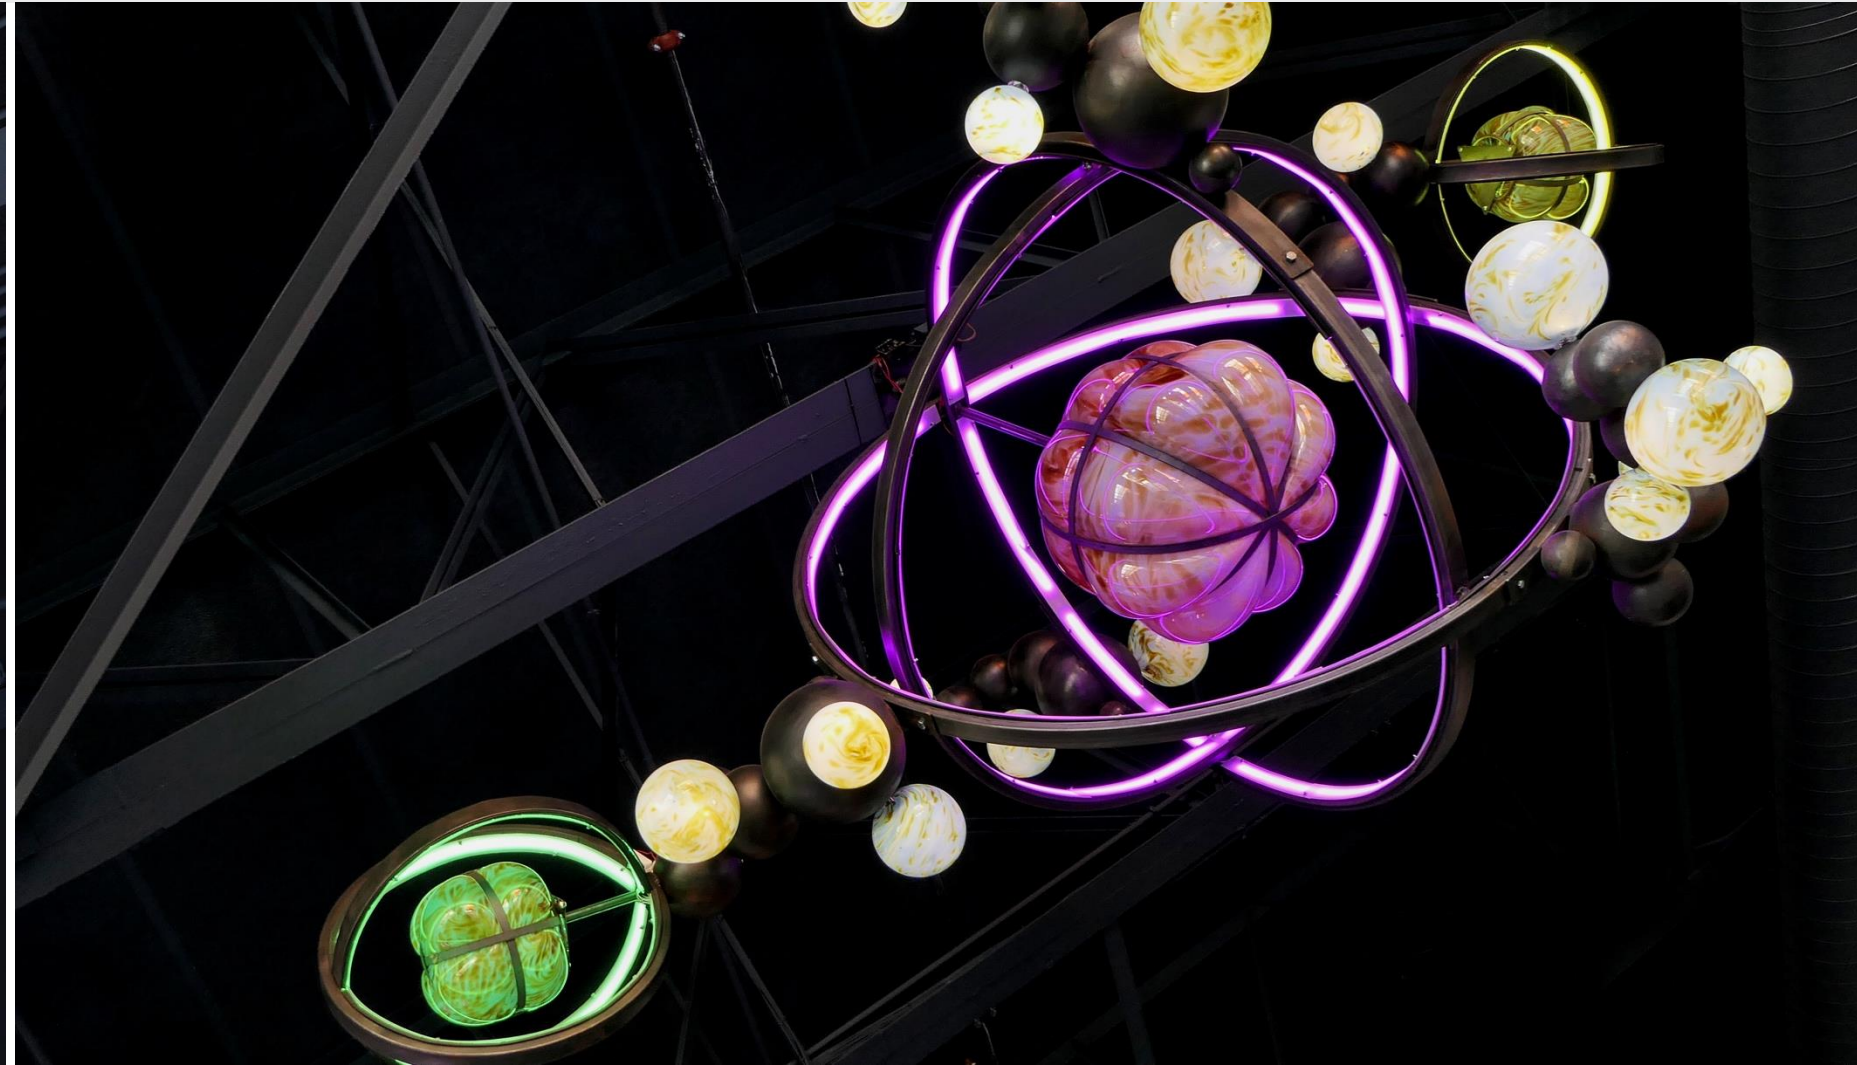

DECORATIVE LIGHTING

Large Hospitality Installations

Monumental

MAGMA BUILD
STUDIOS