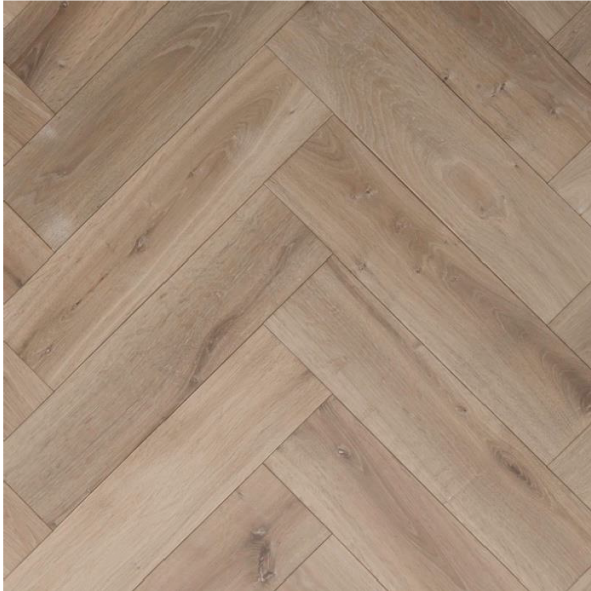

## STANDARD HERRINGBONE AND CHEVRON SIZES

HERRINGBONE	
ENGINEERED 3/4" and 5/8"	SOLID 3/4"
2.65" x 12.80"	2.36" x 11.81"
3.35" x 16.73"	3.15" x 15.75"
4.13" x 20.67"	3.94" x 19.69"
5.71" x 22.83"	5.51" x 22.05"
5.71" x 28.54"	5.51" x 27.56"
7.28" x 36.42"	7.09" x 35.43"

CHEVRON (45°/60°)	
ENGINEERED 3/4" and 5/8"	SOLID 3/4"
2.65" x 12.80"	2.36" x 11.81"
3.35" x 16.73"	3.15" x 15.75"
4.13" x 20.67"	3.94" x 19.69"
5.71" x 22.83"	5.51" x 22.05"
5.71" x 28.54"	5.51" x 27.56"
7.28" x 36.42"	7.09" x 35.43"